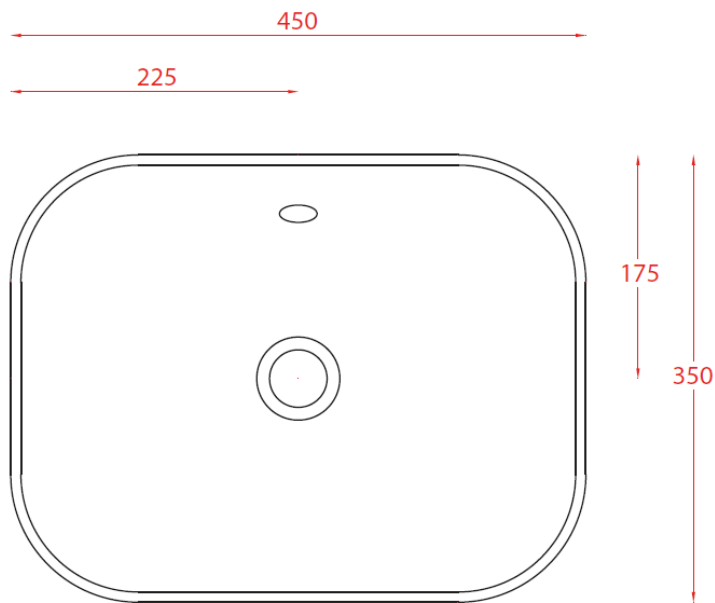

Measurements in mm

Information updated March 2018

Tel 0345 873 8840

crosswater[™]

TECHNICAL

UNION INSET BASIN

450 x 350 Overflow

Fine Fire Clay White

UN4535SCW

Sizes detailed could have a variation of about +/-0,8 % due to the changes to material characteristics during the firing processes.